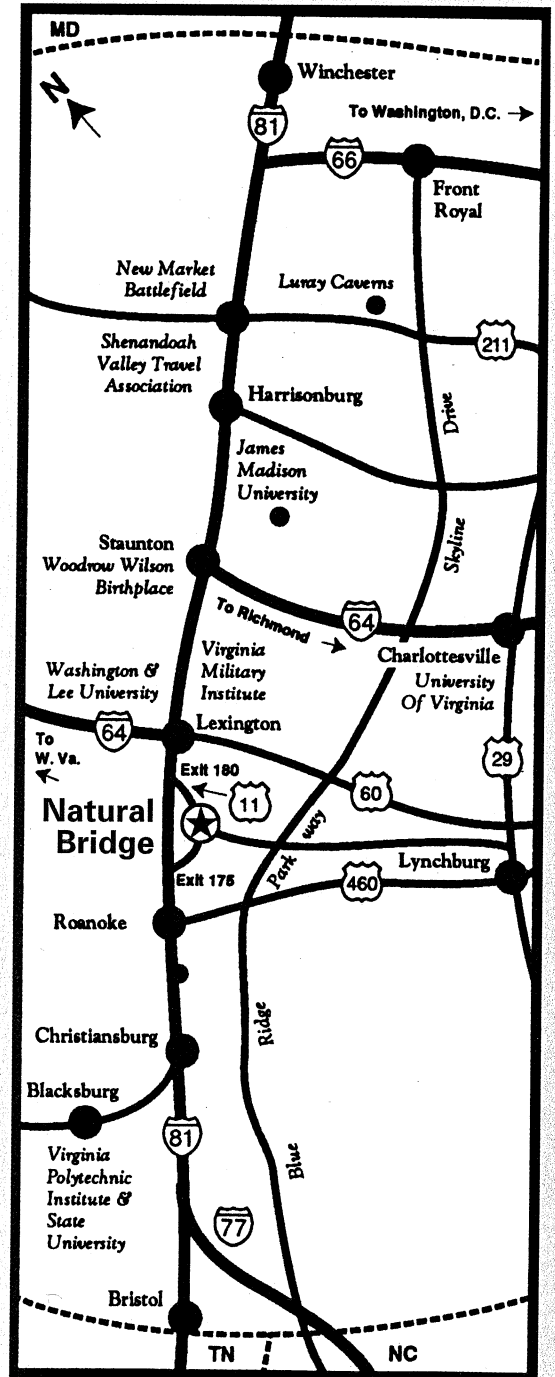

NATURAL BRIDGE OF VIRGINIA®

Location and Directions

**Whether coming from near or far,
it's easy to get to Natural Bridge.**

Enjoy the convenience of our proximity to I-81 (under 5 minutes, on Rt. 11 at 130) and I-64. Plus, we're just 30 minutes from the Roanoke Airport, and 15 minutes from the scenic Blue Ridge Parkway. From I-81, take Route 11, exit 180 (from the North) or 175 (from the South) to our Inn & Conference Center entrance.

We look forward to welcoming you to the Natural Bridge of Virginia!

Distances to Natural Bridge

Blacksburg, VA 69	Baltimore, MD 226
Charlottesville, VA. 80	Charleston, WV. 195
Fredericksburg, VA . . 150	Charlotte, NC 225
Harrisonburg, VA 70	Columbus, OH 407
Lexington, VA. 16	Greensboro, NC 138
Lynchburg, VA 35	New York, NY. 460
Norfolk, VA 195	Philadelphia, PA 330
Richmond, VA 135	Pigeon Forge, TN 282
Roanoke, VA. 35	Pittsburgh, PA. 300
Asheville, NC 270	Washington, DC 180